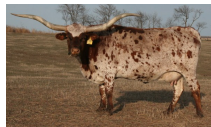

# RCC CHARLOTTE CHEW

Date of Birth: 10/01/2016  
Registration 1: CI311025  
Registration 2: 281554  
Breeder: JOSEPH SEDLACEK

Courtesy of Hamilton Meadows

Total Horn: 72.5000 on 08/04/2020  
TTT: 69.1250 on 09/19/2024

RCC CHARLOTTE CHEW

TOP HAND 146/1

TX W LADY LOU

Top Caliber

Pajama Party

CP CREEKMORE'S CIGAR

TX W Lucky Lady

HUNTS COMMAND RESPECT